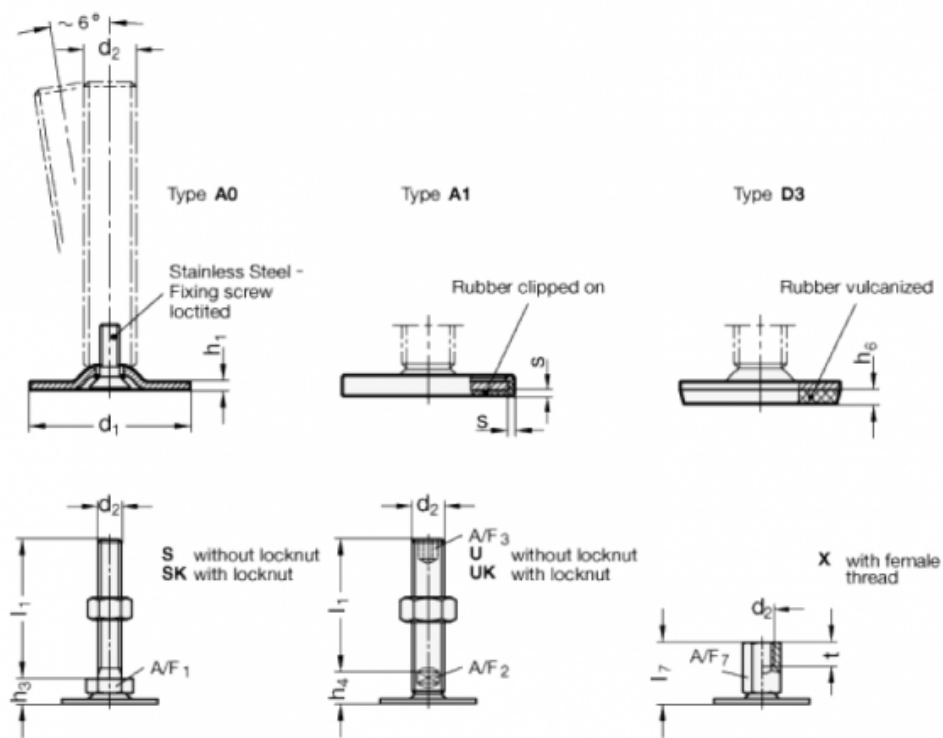

Data Sheet

Article number: 204080M24150A0UK

Description: E+G levelling foot
GN 40-80-M24-150-A0-UK

Note: UK With nut, Hexagon socket at the top, Wrench flat at the bottom

Measures

A/F2 = 19
A/F3 = 12
d1 = 80
d2 = M24
h1 = 3
h4 = 21
h6 =
l1 = 150